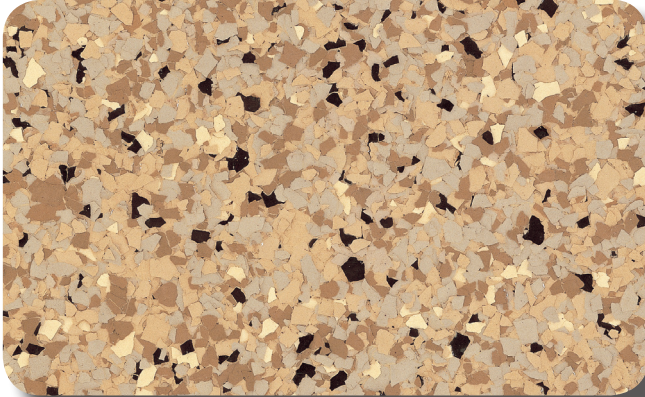

GRANITEX COLOR CHIPS

S-8420 Decorative Color Chip Blends

Super-Krete® Products offers 12 different Granitex chip blends in 1/8 inch, 1/4 inch and 5/8 inch chips.

Cafe Mocha

S-8421

Desert Butte

S-8422

Dolphin

S-8423

Fire Brick

S-8424

Ash Wood

S-8425

Maxine's Blend

S-8426

Marble

S-8427

Portabello

S-8428

Rare Earth

S-8429

Santana

S-8430

Saddle Tan

S-8431

White Granite

S-8432

DESCRIPTION & KEY BENEFITS

S-8420 Granitex chip flooring is a composition of multi-colored vinyl chips embedded in a pigmented base coat and sealed with successive coats of clear glaze. You may choose from a variety of colors and chip sizes to get the look that you desire. For example, larger chips create the look of terrazzo or granite, while smaller chips give a hard surface carpet-like appearance. In addition to these customizable options, our Granitex systems offer proven durability and longevity for a multitude of applications.