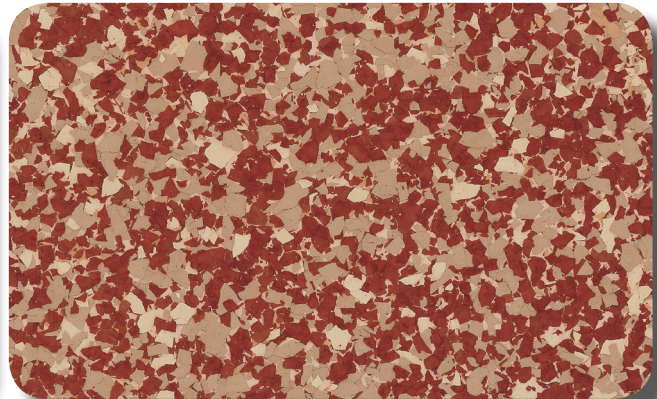

GRANITEX COLOR CHIPS

S-8420 Decorative Color Chip Blends

Super-Krete® Products offers 12 different Granitex chip blends in 1/8 inch, 1/4 inch and 5/8 inch chips.

Cafe Mocha

S-8421

Desert Butte

S-8422

Dolphin

S-8423

Fire Brick

S-8424

Ash Wood

S-8425

Maxine's Blend

S-8426

Marble

S-8427

Portabello

S-8428

Rare Earth

S-8429

Santana

S-8430

Saddle Tan

S-8431

White Granite

S-8432

DESCRIPTION & KEY BENEFITS

S-8420 Granitex chip flooring is a composition of multi-colored vinyl chips embedded in a pigmented base coat and sealed with successive coats of clear glaze. You may choose from a variety of colors and chip sizes to get the look that you desire. For example, larger chips create the look of terrazzo or granite, while smaller chips give a hard surface carpet-like appearance. In addition to these customizable options, our Granitex systems offer proven durability and longevity for a multitude of applications.